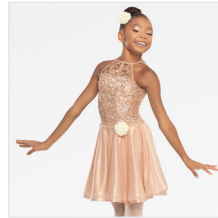

- INCLUDES**
- ★ Floral Headpiece with Clip
 - ★ Hanger
 - ★ Garment Bag

Color: Champagne

DANCE: **CAROL OF THE BELLS**

RC19792 WHEREVER YOU WILL GO

SIZES
XSC, SC, MC, LC, XLC, XXLC, SA, MA, LA, XLA, XXLA