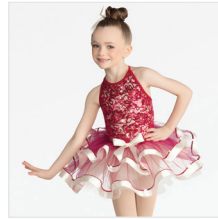

Color: Light Pink

DANCE: **DANCE OF THE REED FLUTES**

RC19687 SPRING IN MY STEP

SIZES
XSC, SC, MC, LC, XLC, XXLC

INCLUDES

- ★ Headpiece
- ★ Bobby Pins
- ★ Hanger
- ★ Garment Bag

Color: Light Pink

DANCE: **CHRISTMAS TIME IS HERE**

RC20528 RASPBERRY SUNDAE

SIZES
XSC, SC, MC, LC, XLC, XXLC

INCLUDES

- ★ Headpiece with Clip
- ★ Hanger
- ★ Garment Bag

Color: Burgundy

DANCE: **BABY IT'S COLD OUTSIDE**

RC22562 SLEIGH RIDE

SIZES
XSC, SC, MC, LC, XLC, XXLC, SA, MA, LA, XLA, XXLA