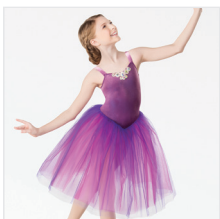

DANCE: **WALTZ OF THE FLOWERS**

RC20976 REVERENCE

SIZES
XSC, SC, MC, LC, XLC, XXLC, SA, MA, LA, XLA, XXLA

1. **INCLUDES**
2. Headpiece
   - Bobby Pins
   - Hanger
   - Garment Bag
3. Color: Orchid