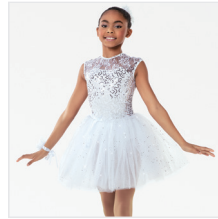

DANCE: **BELIEVE**

RC18501 SILVER BELLS

SIZES
XSC, SC, MC, LC, XLC, XXLC, SA, MA, LA, XLA, XXLA

1. **INCLUDES**
2. ★ Headpiece
   - ★ Bobby Pins
   - ★ Corsage
   - ★ Hanger
   - ★ Garment Bag

Color: White