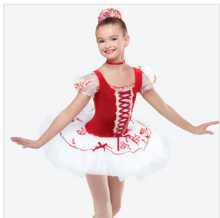

DANCE: **RUSSIAN DOLLS**

RC20881 THE SOUND OF MUSIC

SIZES
XSC, SC, MC, LC, XLC, XXLC, SA, MA, LA, XLA, XXLA

1. **INCLUDES**
2. Bun Topper
   - Ribbon Choker
   - Hanger
   - Garment Bag
3. Color: Red/White