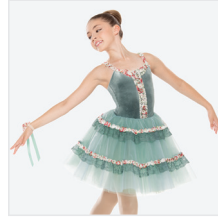

DANCE: **DECK THE HALLS**

RC17020 PRELUDE

SIZES
XSC, SC, MC, LC, XLC, XXLC, SA, MA, LA, XLA, XXLA

1. **INCLUDES**
2. ★ Headpiece
   - ★ Bobby Pins
   - ★ Corsage
   - ★ Hanger
   - ★ Garment Bag

Color: Blue Sage