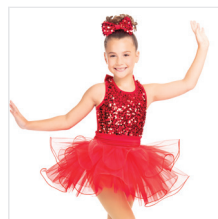

DANCE: **WINTER WONDERLAND**

CC20318 RUBY WHO

SIZES
XSC, SC, MC, LC, XLC, XXLC

INCLUDES

- ★ Hair Bow with Clip
- ★ Tote Bag

Color: Red