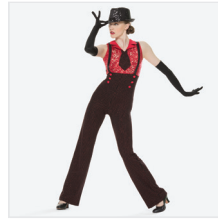

DANCE: **REINDEER JIVE**

RC18621 MINNIE THE MOOCHER

SIZES
XSC, SC, MC, LC, XLC, XXLC, SA, MA, LA, XLA, XXLA

INCLUDES

- ★ Hat
- ★ Spandex Gloves
- ★ Hanger
- ★ Garment Bag

Color: Black/Red