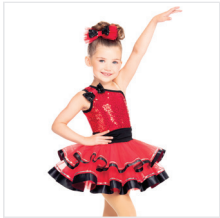

DANCE: **JINGLE BELL ROCK**

CC20313 BROADWAY BABY

SIZES
XSC, SC, MC, LC, XLC, XXLC

1. **INCLUDES**
2. ★ Hair Bow with Clip
   - ★ Tote Bag

Color: Red