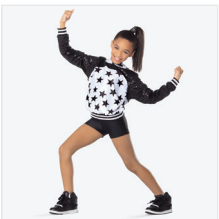

Color: Black/Turquoise

DANCE: **DECK THE HALLS**

RC20970 HALL OF FAME

SIZES
XSC, SC, MC, LC, XLC, XXLC, SA, MA, LA, XLA, XXLA

- INCLUDES**
- ★ Ponytail Cuff
 - ★ Hanger
 - ★ Garment Bag

Color: Black/White

DANCE: **DECK THE ROOFTOPS**

CC20315 EVERYDAY POPSTARS

SIZES
XSC, SC, MC, LC, XLC, XXLC

- INCLUDES**
- ★ Tote Bag

Color: Black/Peacock

DANCE: **GINGERBREAD MAN**

RC20943 ROCK THE BEAT

SIZES
XSC, SC, MC, LC, XLC, XXLC, SA, MA, LA, XLA, XXLA