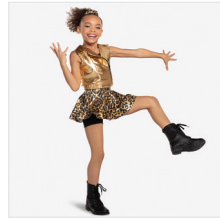

Color: Black/Fuchsia

DANCE: **SLEDDING SONG**

RC21613 BRING THE ENERGY

SIZES
XSC, SC, MC, LC, XLC, XXLC, SA, MA, LA, XLA, XXLA

- INCLUDES**
- ★ Headband
 - ★ Hanger
 - ★ Garment Bag

Color: Black/Fuchsia

DANCE: **RUDOLPH, THE RED NOSED REINDEER**