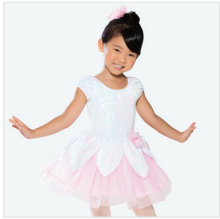

Color: Light Pink

DANCE: **DANCE OF THE REED FLUTES**

RC19687 SPRING IN MY STEP

SIZES
XSC, SC, MC, LC, XLC, XXLC

INCLUDES

- ★ Headpiece
- ★ Bobby Pins
- ★ Hanger
- ★ Garment Bag

Color: Light Pink

DANCE: **CHRISTMAS TIME IS HERE**