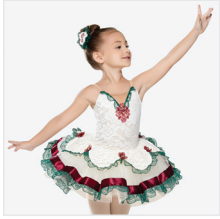

DANCE: **WE WISH YOU A MERRY CHRISTMAS AND JINGLE BELLS**

RC19692 ODE TO JOY

SIZES
XSC, SC, MC, LC, XLC, XXLC, SA, MA, LA, XLA, XXLA

1. **INCLUDES**
2. Headpiece
   - Bobby Pins
   - Hanger
   - Garment Bag

Color: Ivory