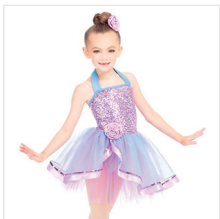

DANCE: **WALTZ OF THE FLOWERS**

CC20304 TINY TOTS BALLET

SIZES
XSC, SC, MC, LC, XLC, XXLC

1. **INCLUDES**
2. Floral Headpiece
   - Bobby Pins
   - Tote Bag

Color: Lilac/Dusty Blue