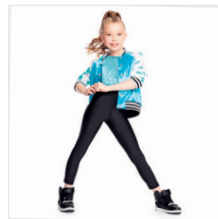

Color: Black/Turquoise

DANCE: **DECK THE HALLS**

RC20970 HALL OF FAME

SIZES
XSC, SC, MC, LC, XLC, XXLC, SA, MA, LA, XLA, XXLA

- INCLUDES**
- ★ Ponytail Cuff
 - ★ Hanger
 - ★ Garment Bag

Color: Black/White

DANCE: **DECK THE ROOFTOPS**

CC20315 EVERYDAY POPSTARS

SIZES
XSC, SC, MC, LC, XLC, XXLC

- INCLUDES**
- ★ Tote Bag

Color: Black/Peacock

DANCE: **GINGERBREAD MAN**

RC20943 ROCK THE BEAT

SIZES
XSC, SC, MC, LC, XLC, XXLC, SA, MA, LA, XLA, XXLA