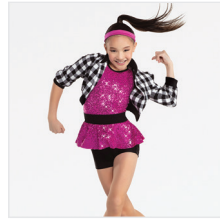

DANCE: **WRAP IT UP**

RC21613 BRING THE ENERGY

SIZES
XSC, SC, MC, LC, XLC, XXLC, SA, MA, LA, XLA, XXLA

1. **INCLUDES**
2. ★ Headband
   - ★ Hanger
   - ★ Garment Bag

Color: Black/Fuchsia