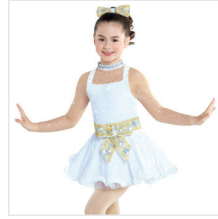

DANCE: **LET IT SNOW**

CC22321 HOLIDAY ON PARADE

SIZES
XSC, SC, MC, LC, XLC, XXLC

INCLUDES

- ★ Hair Bow with Clip
- ★ Tote Bag

Color: White