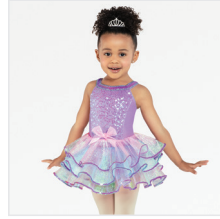

Color: Red/White

DANCE: **SUGAR PLUM FAIRY**

RC18587 PRETTY PRETTY PRINCESS

SIZES
XSC, SC, MC, LC, XLC, XXLC

- INCLUDES**
- * Rhinestone Mini Tiara
 - * Hanger
 - * Garment Bag

Color: Lilac

DANCE: **HAVE A HOLLY JOLLY CHRISTMAS**