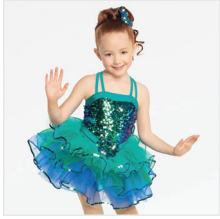

SIZES
XSC, SC, MC, LC, XLC, XXLC

INCLUDES

- ★ Headpiece
- ★ Bobby Pins
- ★ Gloves
- ★ Hanger
- ★ Garment Bag

Color: Royal Blue

DANCE: **CHRISTMAS TREE ROCK**

RC20519 HAPPY TOGETHER

SIZES
XSC, SC, MC, LC, XLC, XXLC