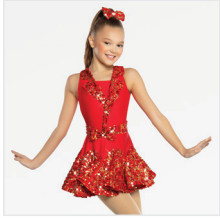

DANCE: **GETTIN' IN THE MOOD FOR CHRISTMAS**

RC21560 LIVE IT UP

SIZES
XSC, SC, MC, LC, XLC, XXLC, SA, MA, LA, XLA, XXLA

INCLUDES

- ★ Hair Bow with Clip
- ★ Hanger
- ★ Garment Bag

Color: Red, Purple