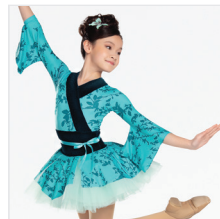

DANCE: **CHINESE RIBBONS**

RC20919 JASMINE FLOWER

SIZES
XSC, SC, MC, LC, XLC, XXLC, SA, MA, LA, XLA, XXLA

1. **INCLUDES**
2. Headpiece with Clip
   - Hanger
   - Garment Bag

Color: Aqua