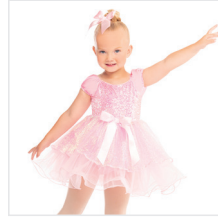

DANCE: **TOYLAND**

CC20307 MY FIRST RECITAL

SIZES
XSC, SC, MC, LC, XLC, XXLC

INCLUDES

- ★ Hair Bow with Clip
- ★ Tote Bag

Color: Light Pink