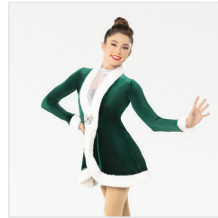

RC22562 SLEIGH RIDE

SIZES
XSC, SC, MC, LC, XLC, XXLC, SA, MA, LA, XLA, XXLA

INCLUDES

- ★ Hair Bow with Clip
- ★ Hanger
- ★ Garment Bag

Color: Emerald/Silver

DANCE: **WHITE CHRISTMAS**

RC17073 BETTER WHEN I'M DANCIN'