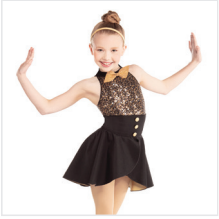

Color: Red

DANCE: **IT'S CHRISTMAS TIME AGAIN**

RC20507 DESTINY—JAZZ LOOK

SIZES
XSC, SC, MC, LC, XLC, XXLC, SA, MA, LA, XLA, XXLA

- INCLUDES**
- ★ Headband
 - ★ Bow Tie Pin

Color: Black/Gold

DANCE: **WHAT CHRISTMAS MEANS TO ME**