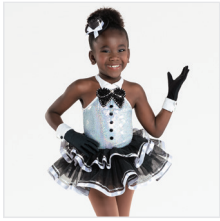

DANCE: **PENGUIN CHA CHA**

RC16906 TUXEDO JUNCTION

SIZES
XSC, SC, MC, LC, XLC, XXLC

INCLUDES

- ★ Mini Top Hat on Barrette
- ★ Spandex Gloves with Cuffs
- ★ Hanger
- ★ Garment Bag

Color: Silver/Black