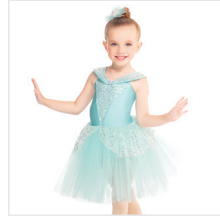

RC18641 PRACTICALLY PERFECT

SIZES
XSC, SC, MC, LC, XLC, XXLC

- INCLUDES**
- * Headpiece
 - * Bobby Pins
 - * Hanger
 - * Garment Bag

Color: Midnight Blue

DANCE: **GREENSLEEVES**

CC20306 SWEET OLD FASHIONED GIRL