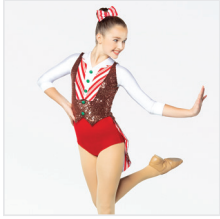

DANCE: **LOUISIANA CHRISTMAS DAY**

RC22564 HOT CHOCOLATE

SIZES
XSC, SC, MC, LC, XLC, XXLC, SA, MA, LA, XLA, XXLA

INCLUDES

- ★ Hair Bow with Clip
- ★ Hanger
- ★ Garment Bag

Color: Brown/Multi