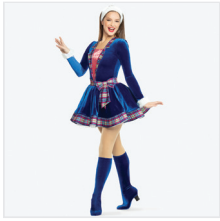

RC20528 RASPBERRY SUNDAE

SIZES
XSC, SC, MC, LC, XLC, XXLC

INCLUDES

- ★ Headpiece with Clip
- ★ Hanger
- ★ Garment Bag

Color: Burgundy

DANCE: **BABY IT'S COLD OUTSIDE**

RC22562 SLEIGH RIDE

SIZES
XSC, SC, MC, LC, XLC, XXLC, SA, MA, LA, XLA, XXLA