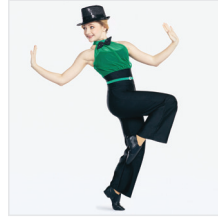

DANCE: **STEP INTO CHRISTMAS**

RC21572 MONEY

SIZES
XSC, SC, MC, LC, XLC, XXLC, SA, MA, LA, XLA, XXLA

INCLUDES

- ★ Hat
- ★ Hanger
- ★ Garment Bag

Color: Black/Green