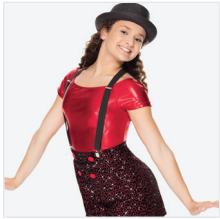

DANCE: **STEP INTO CHRISTMAS**

RC21572 MONEY

SIZES
XSC, SC, MC, LC, XLC, XXLC, SA, MA, LA, XLA, XXLA

INCLUDES

- ★ Hat
- ★ Hanger
- ★ Garment Bag

Color: Black/Green

DANCE: **DIG THAT CRAZY SANTA**

RC18534 HERE COMES CHARLEY!