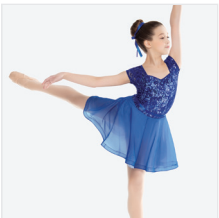

DANCE: **CAROL OF THE BELLS**

RC19792 WHEREVER YOU WILL GO

SIZES
XSC, SC, MC, LC, XLC, XXLC, SA, MA, LA, XLA, XXLA

1. **INCLUDES**
2. ★ Hair Ribbon
   - ★ Hanger
   - ★ Garment Bag

Color: Royal Blue