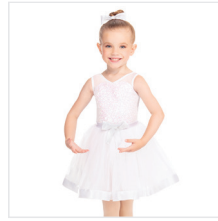

DANCE: **ANGELS HEARD ON HIGH**

CC20310 I LOVED HER FIRST

SIZES
XSC, SC, MC, LC, XLC, XXLC

1. **INCLUDES**
2. ★ Hair Bow with Clip
   - ★ Tote Bag

Color: White