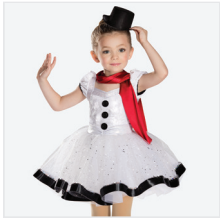

DANCE: **FROSTY THE SNOWMAN**

RC18510 FROSTY

SIZES
XSC, SC, MC, LC, XLC, XXLC

1. **INCLUDES**
2. Mini Top Hat with Elastic Loops
   - Bobby Pins
   - Scarf
   - Hanger
   - Garment Bag

Color: White