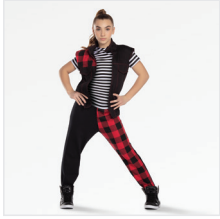

DANCE: **RAMALAMA**

RC20972 ACTIN' UP

SIZES
SC, MC, LC, XLC, SA, MA, LA, XLA

1. **INCLUDES**
2. ★ Hanger
   - ★ Garment Bag

Color: Black/Red