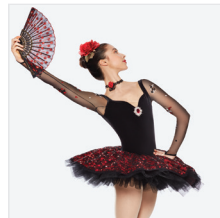

DANCE: **SPANISH**

RC18545 CARMEN

SIZES
XSC, SC, MC, LC, XLC, XXLC, SA, MA, LA, XLA, XXLA

1. **INCLUDES**
2. Headpiece
   - Bobby Pins
   - Fan
   - Choker
   - Hanger
   - Garment Bag
3. Color: Black