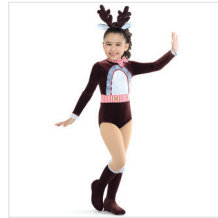

Color: White

DANCE: **ROCKIN' AROUND THE CHRISTMAS TREE**

RC20519 HAPPY TOGETHER

SIZES
XSC, SC, MC, LC, XLC, XXLC

- INCLUDES**
- ★ Headpiece
 - ★ Bobby Pins
 - ★ Hanger
 - ★ Garment Bag

Color: Turquoise

DANCE: **RUDOLPH, THE RED NOSED REINDEER**