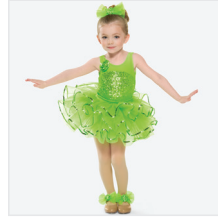

DANCE: **WHAT CHRISTMAS MEANS TO ME**

RC17079 SEE YOU LATER, ALLIGATOR

SIZES
XSC, SC, MC, LC, XLC, XXLC

1. **INCLUDES**
2. ★ Hair Bow
   - ★ Bobby Pins
   - ★ Shoe Bows
   - ★ Hanger
   - ★ Garment Bag

Color: Lime Green