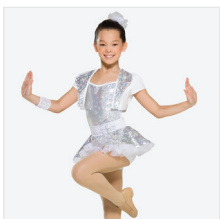

RC22562 SLEIGH RIDE

SIZES
XSC, SC, MC, LC, XLC, XXLC, SA, MA, LA, XLA, XXLA

INCLUDES

- ★ Hair Bow with Clip
- ★ Hanger
- ★ Garment Bag

Color: Emerald/Silver

DANCE: **WHITE CHRISTMAS**

RC17073 BETTER WHEN I'M DANCIN'