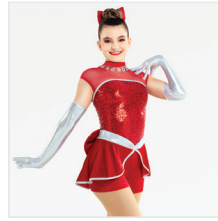

DANCE: **ALL I WANT FOR CHRISTMAS IS YOU**

RC22561 HOLIDAY SPECTACULAR

SIZES
XSC, SC, MC, LC, XLC, XXLC, SA, MA, LA, XLA, XXLA

1. **INCLUDES**
2. ★ Hair Bow with Clip
   - ★ Gloves
   - ★ Hanger
   - ★ Garment Bag

Color: Red