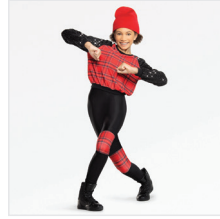

DANCE: **SANTA BABY**

RC21568 BOUNCE WITH ME

SIZES
XSC, SC, MC, LC, XLC, XXLC, SA, MA, LA, XLA, XXLA

1. **INCLUDES**
2. ★ Hat
   - ★ Hanger
   - ★ Garment Bag

Color: Red/Black