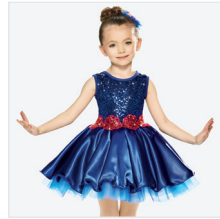

DANCE: **HAVE A HOLLY JOLLY CHRISTMAS**

RC18641 PRACTICALLY PERFECT

SIZES
XSC, SC, MC, LC, XLC, XXLC

1. **INCLUDES**
2. Headpiece
   - Bobby Pins
   - Hanger
   - Garment Bag

Color: Midnight Blue