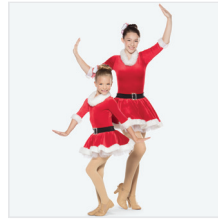

DANCE: **MICKEY'S JINGLE BELLS**

RC18509 HOLLY JOLLY

SIZES
XSC, SC, MC, LC, XLC, XXLC, SA, MA, LA, XLA, XXLA

1. **INCLUDES**
2. ★ Hair Bow
   - ★ Bobby Pins
   - ★ Hanger
   - ★ Garment Bag

Color: Red