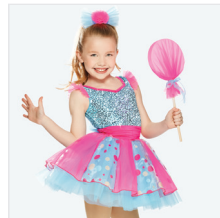

DANCE: **MOTHER GINGER LAND OF THE SWEETS**

RC18622 SUGAR AND SPICE

SIZES
XSC, SC, MC, LC, XLC, XXLC

1. **INCLUDES**
2. Hair Bow
   - Bobby Pins
   - Faux Lollipop
   - Hanger
   - Garment Bag
3. Color: Light Aqua