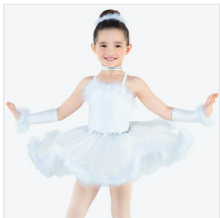

DANCE: **ANGELS AND CHERUBS**

455 SNOW ANGEL

SIZES
XSC, SC, MC, LC, XLC, XXLC

1. **INCLUDES**
2. Marabou Hair Scrunchie
   - Sequin Choker
   - Spandex Sleeves with Marabou Trim
   - Hanger
   - Garment Bag
3. Color: White