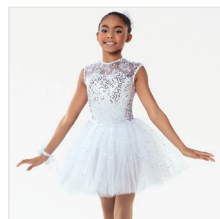

DANCE: **LES SYLPHEDES**

RC18501 SILVER BELLS

SIZES
XSC, SC, MC, LC, XLC, XXLC, SA, MA, LA, XLA, XXLA

1. **INCLUDES**
2. ★ Headpiece
   - ★ Bobby Pins
   - ★ Corsage
   - ★ Hanger
   - ★ Garment Bag

Color: White