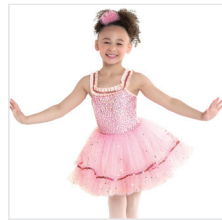

DANCE: **THE GLOW**

CC22333 MUSIC BOX DANCER

SIZES
XSC, SC, MC, LC, XLC, XXLC

1. **INCLUDES**
2. ★ Floral Headpiece with Clip
   - ★ Tote Bag

Color: Pink