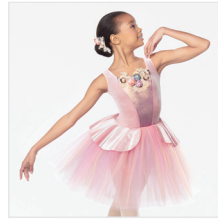

DANCE: **SO THIS IS LOVE**

RC20952 HERE WITH YOU

SIZES
XSC, SC, MC, LC, XLC, XXLC, SA, MA, LA, XLA, XXL

1. **INCLUDES**
2. ★ Headpiece with Clip
   - ★ Hanger
   - ★ Garment Bag
3. Color: Dusty Rose