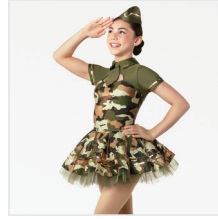

DANCE: **YANKEE DOODLE**

RC22757 SALUTE

SIZES
XSC, SC, MC, LC, XLC, XXLC, SA, MA, LA, XLA, XXLA

1. **INCLUDES**
2. ★ Envelope Cap
   - ★ Bobby Pins
   - ★ Hanger
   - ★ Garment Bag

Color: Forest Green