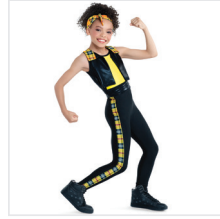

DANCE: **STARTIN' SOMETHING**

CC22337 TRY AGAIN

SIZES
XSC, SC, MC, LC, XLC, XXLC

INCLUDES
★ Headband
★ Tote Bag

Color: Black/Yellow