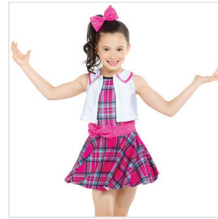

DANCE: **WORKING DAY AND NIGHT**

CC22338 MAKE U DANCE

SIZES
XSC, SC, MC, LC, XLC, XXLC

INCLUDES

- ★ Hair Bow with Clip
- ★ Tote Bag

Color: Hot Pink/Multi