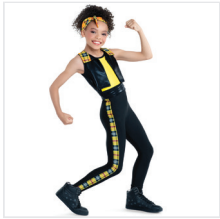

DANCE: **ROAR**

CC22337 TRY AGAIN

SIZES
XSC, SC, MC, LC, XLC, XXLC

1. **INCLUDES**
2. ★ Headband
   - ★ Tote Bag

Color: Black/Yellow