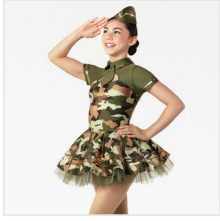

Color: Burgundy

DANCE: **WE ARE FAMILY**

CC20317 ME!

SIZES
XSC, SC, MC, LC, XLC, XXLC

- INCLUDES**
- ★ Hair Bow with Clip
 - ★ Tote Bag

Color: Candy Pink

DANCE: **YANKEE DOODLE**

RC22757 SALUTE