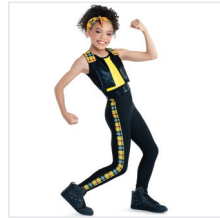

RC18501 SILVER BELLS

SIZES
XSC, SC, MC, LC, XLC, XXLC, SA, MA, LA, XLA, XXLA

- INCLUDES**
- ★ Headpiece
 - ★ Bobby Pins
 - ★ Corsage
 - ★ Hanger
 - ★ Garment Bag

Color: White

DANCE: **ROAR**

CC22337 TRY AGAIN