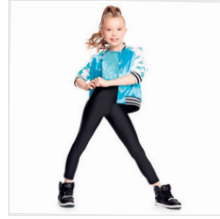

DANCE: **SOMEWHERE**

CC20308 LET ME BE YOUR TEDDY BEAR

SIZES
XSC, SC, MC, LC, XLC, XXLC

- INCLUDES**
- ★ Floral Headpiece with Clip
 - ★ Bear Dress
 - ★ Tote Bag

Color: Yellow

DANCE: **SPACE JAM**

CC20315 EVERYDAY POPSTARS