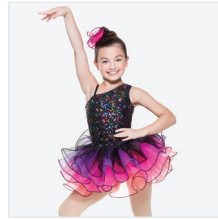

DANCE: **HUNGRY LIKE THE WOLF**

RC18539 OH MY GOSH

SIZES
XSC, SC, MC, LC, XLC, XXLC, SA, MA, LA, XLA, XXLA

1. **INCLUDES**
2. ★ Hair Pouf
   - ★ Bobby Pins
   - ★ Hanger
   - ★ Garment Bag

Color: Black/Multi