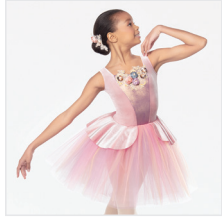

DANCE: **KISS THE GIRL**

RC20952 HERE WITH YOU

SIZES
XSC, SC, MC, LC, XLC, XXLC, SA, MA, LA, XLA, XXLA

1. **INCLUDES**
2. ★ Headpiece with Clip
   - ★ Hanger
   - ★ Garment Bag

Color: Dusty Rose