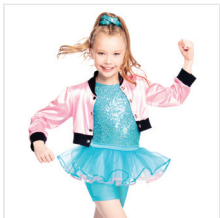

DANCE: **SHARK TALE**

CC20314 #BDAYPARTY

SIZES
XSC, SC, MC, LC, XLC, XXLC

1. **INCLUDES**
2. ★ Sequin Scrunchie
   - ★ Tote Bag
3. Color: Aqua/Light Pink