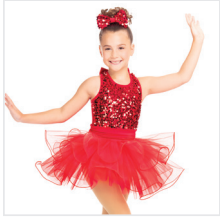

DANCE: **RUNAWAY BABY**

CC20318 RUBY WHO

SIZES
XSC, SC, MC, LC, XLC, XXLC

INCLUDES

- ★ Hair Bow with Clip
- ★ Tote Bag

Color: Red