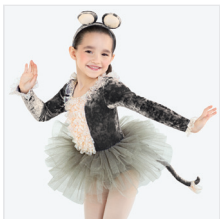

Color: Purple

DANCE: **PLEASE MR. POSTMAN**

CC20303 TOTS BOP

SIZES
XSC, SC, MC, LC, XLC, XXLC

- INCLUDES**
- ★ Hair Bow with Clip
 - ★ Tote Bag

Color: Black/Light Pink

DANCE: **RATATOUILLE**

645 THE MOUSE'S SONG