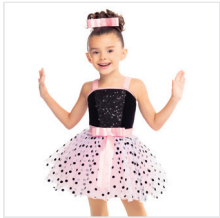

Color: White

DANCE: **WORKING DAY AND NIGHT**

CC22338 MAKE U DANCE

SIZES
XSC, SC, MC, LC, XLC, XXLC

INCLUDES

- ★ Hair Bow with Clip
- ★ Tote Bag

Color: Hot Pink/Multi

DANCE: **PLEASE MR. POSTMAN**