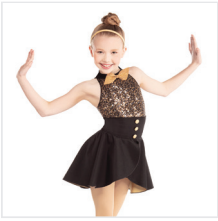

INCLUDES
★ Rhinestone Headband
★ Hanger
★ Garment Bag

Color: Black

cinderella

DANCE: **BE OUR GUEST**

RC20507 DESTINY—JAZZ LOOK

SIZES
XSC, SC, MC, LC, XLC, XXLC, SA, MA, LA, XLA, XXL

- INCLUDES**
- ★ Headband
 - ★ Bow Tie Pin
- Color: Black/Gold