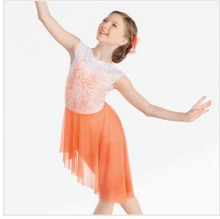

DANCE: **CANDLE ON THE WATER**

RC20995 THIS IS EVERYTHING

SIZES
XSC, SC, MC, LC, XLC, XXLC

1. **INCLUDES**
2. ★ Headpiece with Clip
   - ★ Hanger
   - ★ Garment Bag

Color: Tangerine/White