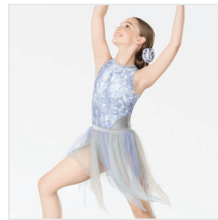

DANCE: **EVERY BREATH**

CC20304 TINY TOTS BALLET

SIZES
XSC, SC, MC, LC, XLC, XXLC

- INCLUDES**
- ★ Floral Headpiece
 - ★ Bobby Pins
 - ★ Tote Bag

Color: Lilac/Dusty Blue

DANCE: **FALLING SLOWLY**

RC20992 STARGAZING