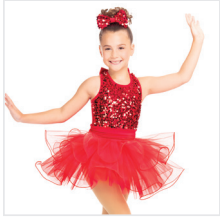

DANCE: **TRUE COLORS**

RC22736 DREAMSCAPE

SIZES
XSC, SC, MC, LC, XLC, XXLC, SA, MA, LA, XLA, XXLA

INCLUDES

- ★ Headpiece
- ★ Bobby Pins
- ★ Hanger
- ★ Garment Bag

Color: Light Pink/Multi

DANCE: **BABY I'M A STAR**