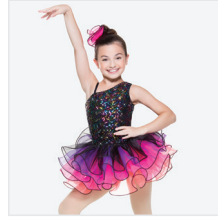

DANCE: **GIRLS JUST WANNA HAVE FUN**

RC18539 OH MY GOSH

SIZES
XSC, SC, MC, LC, XLC, XXLC, SA, MA, LA, XLA, XXLA

1. **INCLUDES**
2. ★ Hair Pouf
   - ★ Bobby Pins
   - ★ Hanger
   - ★ Garment Bag

Color: Black/Multi