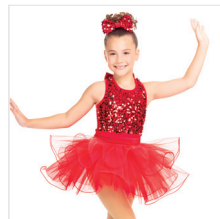

DANCE: **RESCUE ME**

CC20318 RUBY WHO

SIZES
XSC, SC, MC, LC, XLC, XXLC

1. **INCLUDES**
2. ★ Hair Bow with Clip
   - ★ Tote Bag

Color: Red