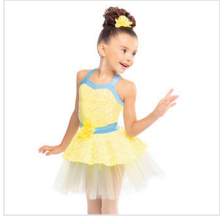

CC20308 LET ME BE YOUR TEDDY BEAR

SIZES
XSC, SC, MC, LC, XLC, XXLC

1. **INCLUDES**
2. ★ Floral Headpiece with Clip
   - ★ Bear Dress
   - ★ Tote Bag

Color: Yellow

DANCE: **SPACE JAM**