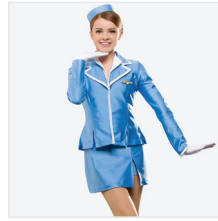

Color: Red

DANCE: **SEA CRUISE**

CC20318 RUBY WHO

SIZES
XSC, SC, MC, LC, XLC, XXLC

- INCLUDES**
- ★ Hair Bow with Clip
 - ★ Tote Bag

Color: Red

DANCE: **STRAIGHTEN UP & FLY RIGHT**

RC16943 JET SET