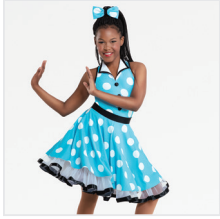

DANCE: **HELP!**

RC22833 ALL SHOOK UP

SIZES
XSC, SC, MC, LC, XLC, XXLC, SA, MA, LA, XLA, XXLA

1. **INCLUDES**
2. ★ Hair Bow with Clip
   - ★ Hanger
   - ★ Garment Bag
3. Color: Aqua