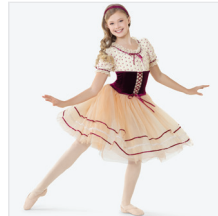

DANCE: **SNOW MONSTERS**

CC20315 EVERYDAY POPSTARS

SIZES
XSC, SC, MC, LC, XLC, XXLC

- INCLUDES**
- ★ Tote Bag

Color: Black/Peacock

DANCE: **VILLAGE MAIDENS (AGES 5-7)**

RC16914 SOMETHING THERE

SIZES
XSC, SC, MC, LC, XLC, XXLC, SA, MA, LA, XLA, XXLA