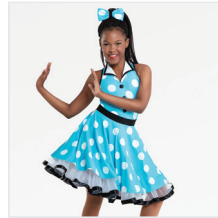

DANCE: **HELP!**

RC22833 ALL SHOOK UP

SIZES
XSC, SC, MC, LC, XLC, XXLC, SA, MA, LA, XLA, XXLA

1. **INCLUDES**
2. ★ Hair Bow with Clip
   - ★ Hanger
   - ★ Garment Bag

Color: Aqua