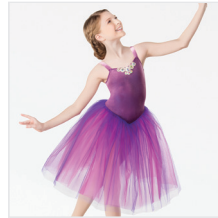

DANCE: **CIRQUE - RIBBON DANCE**

RC20976 REVERENCE

SIZES
XSC, SC, MC, LC, XLC, XXLC, SA, MA, LA, XLA, XXLA

1. **INCLUDES**
2. ★ Headpiece
   - ★ Bobby Pins
   - ★ Hanger
   - ★ Garment Bag

Color: Orchid