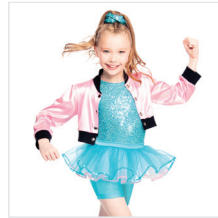

DANCE: **WRAPPED UP**

CC20314 #BDAYPARTY

SIZES
XSC, SC, MC, LC, XLC, XXLC

1. **INCLUDES**
2. ★ Sequin Scrunchie
   - ★ Tote Bag

Color: Aqua/Light Pink