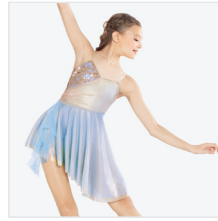

Color: Light Pink/Multi

DANCE: **ROCK AROUND THE CLOCK**

CC22330 JUKEBOX JIVE

SIZES
XSC, SC, MC, LC, XLC, XXLC

- INCLUDES**
- ★ Hair Bow with Clip
 - ★ Tote Bag

Color: Aqua/Black, Coral/Black

DANCE: **UNCHAINED MELODY**