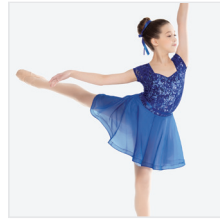

DANCE: **DANCING ON THE CEILING**

CC20300 THE PARTY

SIZES
XSC, SC, MC, LC, XLC, XXLC

INCLUDES
 ★ Hair Bow with Clip
 ★ Tote Bag
 Color: White/Multi
 Color: White

DANCE: **EVERY BREATH YOU TAKE**

RC19792 WHEREVER YOU WILL GO