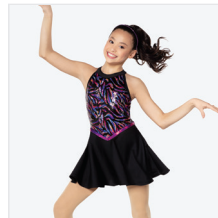

DANCE: **JUMP**

RC22610 MY TIME TO SHINE

SIZES
XSC, SC, MC, LC, XLC, XXLC, SA, MA, LA, XLA, XXLA

INCLUDES

- ★ Headband
- ★ Hanger
- ★ Garment Bag

Color: Black/Multi