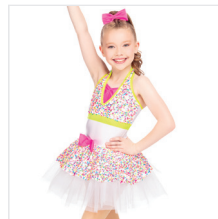

DANCE: **SHAKE IT OFF**

CC20300 THE PARTY

SIZES
XSC, SC, MC, LC, XLC, XXLC

1. **INCLUDES**
2. ★ Hair Bow with Clip
   - ★ Tote Bag

Color: White/Multi