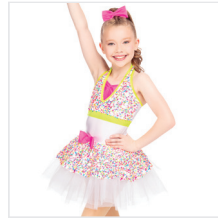

DANCE: **ICE CREAM FREEZE**

CC20300 THE PARTY

SIZES
XSC, SC, MC, LC, XLC, XXLC

INCLUDES

- ★ Hair Bow with Clip
- ★ Tote Bag

Color: White/Multi