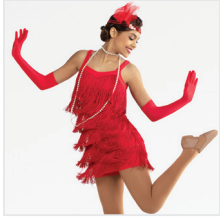

DANCE: **CHARLESTON**

RC20906 PUTTIN' ON THE RITZ

SIZES
XSC, SC, MC, LC, XLC, XXLC, SA, MA, LA, XLA, XXLA

1. **INCLUDES**
2. ★ Headpiece
   - ★ Gloves
   - ★ Necklace
   - ★ Hanger
   - ★ Garment Bag

Color: Red