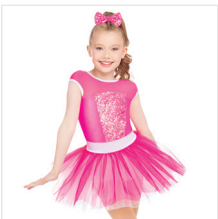

DANCE: **WE ARE FAMILY**

CC20317 ME!

SIZES
XSC, SC, MC, LC, XLC, XXLC

1. **INCLUDES**
2. ★ Hair Bow with Clip
   - ★ Tote Bag

Color: Candy Pink