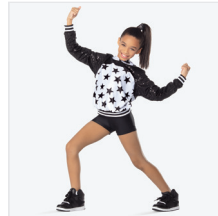

DANCE: **SALT & PEPPER**

RC20970 HALL OF FAME

SIZES
XSC, SC, MC, LC, XLC, XXLC, SA, MA, LA, XLA, XXLA

1. **INCLUDES**
2. ★ Ponytail Cuff
   - ★ Hanger
   - ★ Garment Bag

Color: Black/White