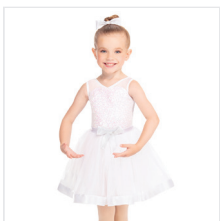

DANCE: **I WILL ALWAYS LOVE YOU**

CC20310 I LOVED HER FIRST

SIZES
XSC, SC, MC, LC, XLC, XXLC

1. **INCLUDES**
2. ★ Hair Bow with Clip
   - ★ Tote Bag

Color: White