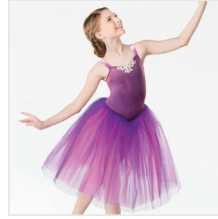

DANCE: **DEGAS**

RC20976 REVERENCE

SIZES
XSC, SC, MC, LC, XLC, XXLC, SA, MA, LA, XLA, XXLA

1. **INCLUDES**
2. ★ Headpiece
   - ★ Bobby Pins
   - ★ Hanger
   - ★ Garment Bag

Color: Orchid