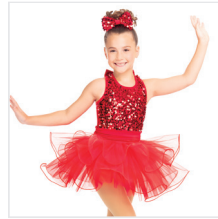

DANCE: **HOEDOWN**

CC20318 RUBY WHO

SIZES
XSC, SC, MC, LC, XLC, XXLC

INCLUDES

- ★ Hair Bow with Clip
- ★ Tote Bag

Color: Red