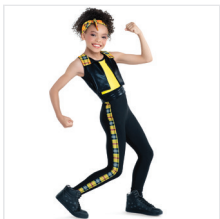

DANCE: **ROTTEN TO THE CORE**

CC22337 TRY AGAIN

SIZES
XSC, SC, MC, LC, XLC, XXLC

1. **INCLUDES**
2. ★ Headband
   - ★ Tote Bag

Color: Black/Yellow