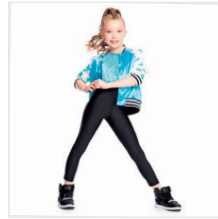

SIZES
XSC, SC, MC, LC, XLC, XXLC

INCLUDES

- ★ Hair Clips
- ★ Tote Bag

Color: Lilac/multi

DANCE: **CIRCUS**

CC20315 EVERYDAY POPSTARS

SIZES
XSC, SC, MC, LC, XLC, XXLC

INCLUDES