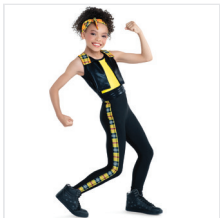

DANCE: **ICE CREAM FREEZE**

CC20300 THE PARTY

SIZES
XSC, SC, MC, LC, XLC, XXLC

INCLUDES

- ★ Hair Bow with Clip
- ★ Tote Bag

Color: White/Multi

DANCE: **JACKSON 5**

CC22337 TRY AGAIN