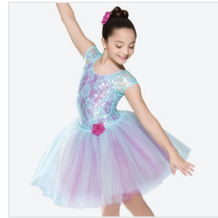

DANCE: **ONCE UPON A DREAM**

RC18574 DAYDREAMER

SIZES
XSC, SC, MC, LC, XLC, XXLC, SA, MA, LA, XLA, XXLA

1. **INCLUDES**
2. ★ Headpiece
   - ★ Bobby Pins
   - ★ Hanger
   - ★ Garment Bag

Color: Orchid/Aqua