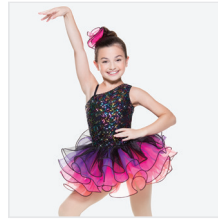

DANCE: **ROCK STAR**

RC18539 OH MY GOSH

SIZES
XSC, SC, MC, LC, XLC, XXLC, SA, MA, LA, XLA, XXLA

INCLUDES

- ★ Hair Pouf
- ★ Bobby Pins
- ★ Hanger
- ★ Garment Bag

Color: Black/Multi