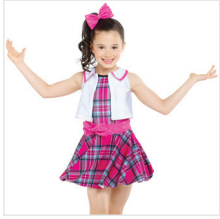

DANCE: **BABY ONE MORE TIME**

CC22338 MAKE U DANCE

SIZES
XSC, SC, MC, LC, XLC, XXLC

INCLUDES
★ Hair Bow with Clip
★ Tote Bag
Color: Hot Pink/Multi