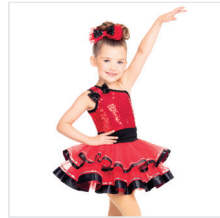

Color: Red

DANCE: **SPACE JAM**

CC20315 EVERYDAY POPSTARS

SIZES
XSC, SC, MC, LC, XLC, XXLC

- INCLUDES**
- ★ Tote Bag

Color: Black/Peacock

DANCE: **TROLLEY SONG**

CC20313 BROADWAY BABY