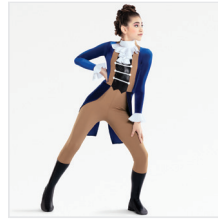

Color: Red/White

DANCE: **PAUL REVERE**

RC22780 THE STORY OF TONIGHT

SIZES
XSC, SC, MC, LC, XLC, XXLC, SA, MA, LA, XLA, XXLA

- INCLUDES**
- ★ Hanger
 - ★ Garment Bag

Color: Royal Blue/Brown

DANCE: **ROCK AROUND THE CLOCK**