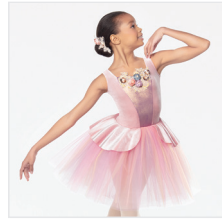

DANCE: **SO THIS IS LOVE**

RC20952 HERE WITH YOU

SIZES
XSC, SC, MC, LC, XLC, XXLC, SA, MA, LA, XLA, XXLA

1. **INCLUDES**
2. ★ Headpiece with Clip
   - ★ Hanger
   - ★ Garment Bag

Color: Dusty Rose