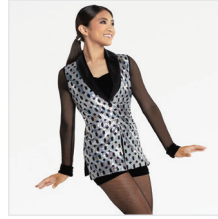

DANCE: **PUTTING ON THE RITZ**

RC22794 KING OF SWING

SIZES
XSC, SC, MC, LC, XLC, XXLC, SA, MA, LA, XLA, XXLA

1. **INCLUDES**
2. ★ Ponytail Cuff
   - ★ Hanger
   - ★ Garment Bag

Color: Black/Silver