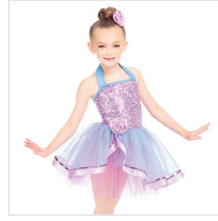

- INCLUDES**
- ★ Headpiece
 - ★ Bobby Pins
 - ★ Hanger
 - ★ Garment Bag
- Color: Orchid/Aqua

DANCE: **BUTTERFLIES**

CC20304 TINY TOTS BALLET

SIZES
XSC, SC, MC, LC, XLC, XXLC

- INCLUDES**
- ★ Floral Headpiece
 - ★ Bobby Pins
 - ★ Tote Bag
- Color: Lilac/Dusty Blue