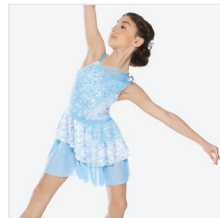

DANCE: **FIREWORK**

CC20318 RUBY WHO

SIZES
XSC, SC, MC, LC, XLC, XXLC

- INCLUDES**
- ★ Hair Bow with Clip
 - ★ Tote Bag

Color: Red

DANCE: **IMAGINE**

RC19697 GIFT OF A FRIEND

SIZES
XSC, SC, MC, LC, XLC, XXLC, SA, MA, LA, XLA, XXLA