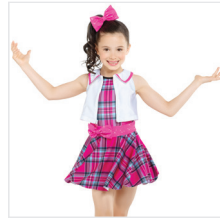

DANCE: **TROLLEY SONG**

CC20313 BROADWAY BABY

SIZES
XSC, SC, MC, LC, XLC, XXLC

- INCLUDES**
- ★ Hair Bow with Clip
 - ★ Tote Bag

Color: Red

DANCE: **WORKING DAY AND NIGHT**

CC22338 MAKE U DANCE

SIZES
XSC, SC, MC, LC, XLC, XXLC