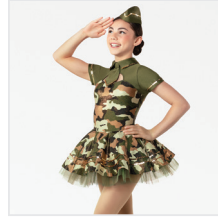

DANCE: **YANKEE DOODLE**

RC22757 SALUTE

SIZES
XSC, SC, MC, LC, XLC, XXLC, SA, MA, LA, XLA, XXLA

1. **INCLUDES**
2. ★ Envelope Cap
   - ★ Bobby Pins
   - ★ Hanger
   - ★ Garment Bag

Color: Forest Green