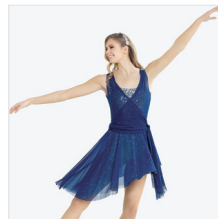

CC22337 TRY AGAIN

SIZES
XSC, SC, MC, LC, XLC, XXLC

INCLUDES

- ★ Headband
- ★ Tote Bag

Color: Black/Yellow

DANCE: **TIME AFTER TIME**

RC16939 ALL OF THE STARS

SIZES
XSC, SC, MC, LC, XLC, XXLC, SA, MA, LA, XLA, XXLA