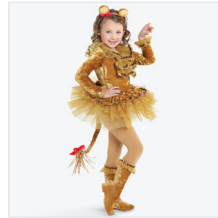

DANCE: **STRUT**

773 NO PLACE LIKE HOME

SIZES
XSC, SC, MC, LC, XLC, XXLC

1. **INCLUDES**
2. ★ Headband with Ears
   - ★ Boot Covers
   - ★ Hanger
   - ★ Garment Bag

Color: Dark Gold