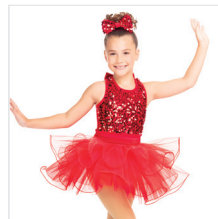

Color: Aqua

DANCE: **ROTTEN TO THE CORE**

CC22337 TRY AGAIN

SIZES
XSC, SC, MC, LC, XLC, XXLC

- INCLUDES**
- ★ Headband
 - ★ Tote Bag

Color: Black/Yellow

DANCE: **SHAKE YOUR TAIL FEATHER**

CC20318 RUBY WHO