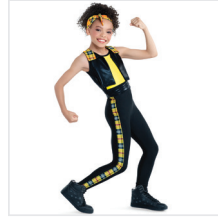

DANCE: **STARTIN' SOMETHING**

CC22337 TRY AGAIN

SIZES
XSC, SC, MC, LC, XLC, XXLC

INCLUDES

- ★ Headband
- ★ Tote Bag

Color: Black/Yellow