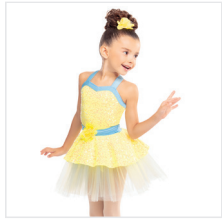

DANCE: **WHEN SHE LOVED ME**

CC20308 LET ME BE YOUR TEDDY BEAR

SIZES
XSC, SC, MC, LC, XLC, XXLC

1. **INCLUDES**
2. ★ Floral Headpiece with Clip
   - ★ Bear Dress
   - ★ Tote Bag

Color: Yellow