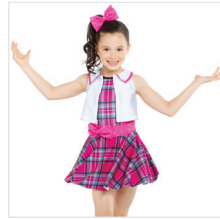

DANCE: **OLD SCHOOL**

CC22338 MAKE U DANCE

SIZES
XSC, SC, MC, LC, XLC, XXLC

1. **INCLUDES**
2. ★ Hair Bow with Clip
   - ★ Tote Bag
3. Color: Hot Pink/Multi