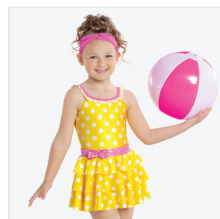

DANCE: **STARFISH**

CC20315 EVERYDAY POPSTARS

SIZES
XSC, SC, MC, LC, XLC, XXLC

- INCLUDES**
- ★ Tote Bag
- Color: Black/Peacock

DANCE: **SURF CRAZY**

RC16983 SURFIN' USA

SIZES
XSC, SC, MC, LC, XLC, XXLC

- INCLUDES**
- ★ Headband
 - ★ Beach Ball
 - ★ Hanger
 - ★ Garment Bag
- Color: Yellow