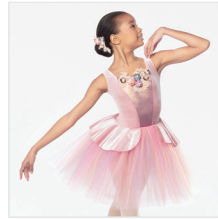

DANCE: **MOZART SONATA**

RC20952 HERE WITH YOU

SIZES
XSC, SC, MC, LC, XLC, XXLC, SA, MA, LA, XLA, XXLA

1. **INCLUDES**
2. ★ Headpiece with Clip
   - ★ Hanger
   - ★ Garment Bag

Color: Dusty Rose