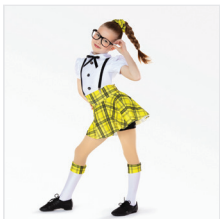

DANCE: **SCHOOL DAYS**

RC20903 SCHOOL HOUSE ROCK

SIZES
XSC, SC, MC, LC, XLC, XXLC, SA, MA, LA, XLA, XXLA

1. **INCLUDES**
2. ★ Scrunchie
   - ★ Suspenders
   - ★ Socks
   - ★ Glasses
   - ★ Hanger
   - ★ Garment Bag

Color: Yellow/White