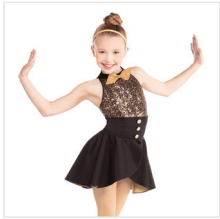

Color: Aqua

DANCE: **ROTTEN TO THE CORE**

CC22337 TRY AGAIN

SIZES
XSC, SC, MC, LC, XLC, XXLC

- INCLUDES**
- ★ Headband
 - ★ Tote Bag

Color: Black/Yellow

DANCE: **BE OUR GUEST**

RC20507 DESTINY-JAZZ LOOK