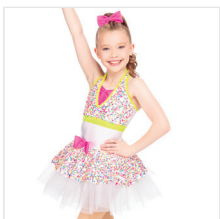

DANCE: **DANCE WITH SOMEBODY**

CC20300 THE PARTY

SIZES
XSC, SC, MC, LC, XLC, XXLC

INCLUDES

- ★ Hair Bow with Clip
- ★ Tote Bag

Color: White/Multi