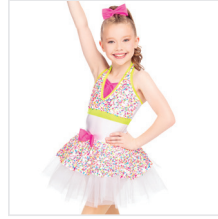

Color: Silver

DANCE: **MICE**

CC22332 HIGH TOP SHOES

SIZES
XSC, SC, MC, LC, XLC, XXLC

- INCLUDES**
- ★ Hair Clips
 - ★ Tote Bag

Color: Lilac/multi

DANCE: **PARTY**

CC20300 THE PARTY