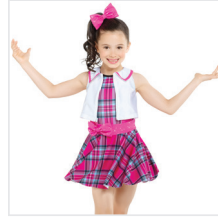

Color: Red

DANCE: **THRIFT SHOP**

CC22338 MAKE U DANCE

SIZES
XSC, SC, MC, LC, XLC, XXLC

- INCLUDES**
- ★ Hair Bow with Clip
 - ★ Tote Bag

Color: Hot Pink/Multi

DANCE: **HAPPY DAYS**

CC20300 THE PARTY