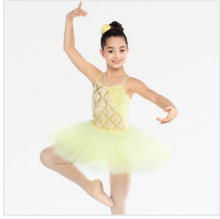

DANCE: **DREAM IN COLOR**

RC22718 AS YOU ARE

SIZES
XSC, SC, MC, LC, XLC, XXLC, SA, MA, LA, XLA, XXLA

1. **INCLUDES**
2. ★ Floral Headpiece
   - ★ Bobby Pins
   - ★ Hanger
   - ★ Garment Bag

Color: Yellow