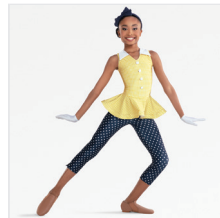

DANCE: **SINGING IN THE RAIN**

RC22762 PICNIC IN THE PARK

SIZES
XSC, SC, MC, LC, XLC, XXLC, SA, MA, LA, XLA, XXLA

1. **INCLUDES**
2. ★ Headband
   - ★ Gloves
   - ★ Hanger
   - ★ Garment Bag
3. Color: Navy Blue/Yellow