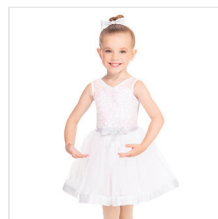

DANCE: **I WILL ALWAYS LOVE YOU**

CC20310 I LOVED HER FIRST

SIZES
XSC, SC, MC, LC, XLC, XXLC

INCLUDES

- ★ Hair Bow with Clip
- ★ Tote Bag

Color: White