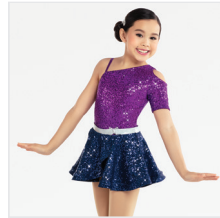

DANCE: **IN THE MOOD**

RC20507 DESTINY—JAZZ LOOK

SIZES
XSC, SC, MC, LC, XLC, XXLC, SA, MA, LA, XLA, XXLA

INCLUDES
 ★ Headband
 ★ Bow Tie Pin
 Color: Black/Gold

DANCE: **IT'S ABOUT THAT WALK**

RC22770 STARSTRUCK