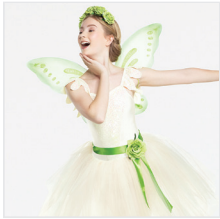

DANCE: **BUTTERFLY FLY AWAY**

RC21592 ENCHANTED
RC21591 FAIRY ACCESSORY SET

SIZES
XSC, SC, MC, LC, XLC, XXLC, SA, MA, LA, XLA, XXLA

INCLUDES

- ★ Floral Headpiece with Clip
- ★ Hanger
- ★ Garment Bag

Color: Ivory

INCLUDES

- ★ Floral Headband
- ★ Satin Ribbon Waistband
- ★ Rose Pin
- ★ Wings

Color: Purple, Pink, Green