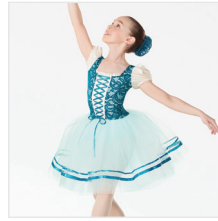

DANCE: **HAPPY WORKING SONG**

RC20977 INTO THE WOODS

SIZES
XSC, SC, MC, LC, XLC, XXLC, SA, MA, LA, XLA, XXL

1. **INCLUDES**
2. ★ Bun Cover
   - ★ Hanger
   - ★ Garment Bag
3. Color: Teal