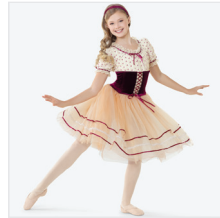

DANCE: **VILLAGE MAIDENS (AGES 8-10)**

RC16914 SOMETHING THERE

SIZES
XSC, SC, MC, LC, XLC, XXLC, SA, MA, LA, XLA, XXLA

INCLUDES
★ Headband
★ Hanger
★ Garment Bag

Color: Peach/Burgundy