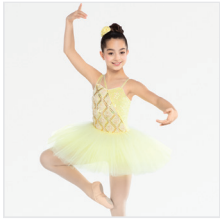

RC22718 AS YOU ARE

SIZES
XSC, SC, MC, LC, XLC, XXLC, SA, MA, LA, XLA, XXLA

1. **INCLUDES**
2. ★ Floral Headpiece
   - ★ Bobby Pins
   - ★ Hanger
   - ★ Garment Bag

Color: Yellow

DANCE: **THE HORNS - MR. BOJANGLES**