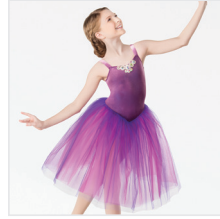

DANCE: **JELLYFISH**

RC20976 REVERENCE

SIZES
XSC, SC, MC, LC, XLC, XXLC, SA, MA, LA, XLA, XXLA

1. **INCLUDES**
2. ★ Headpiece
   - ★ Bobby Pins
   - ★ Hanger
   - ★ Garment Bag
3. Color: Orchid