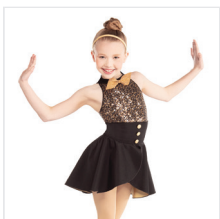

DANCE: **KING OF NEW YORK**

RC20507 DESTINY-JAZZ LOOK

SIZES
XSC, SC, MC, LC, XLC, XXLC, SA, MA, LA, XLA, XXLA

1. **INCLUDES**
2. ★ Headband
   - ★ Bow Tie Pin

Color: Black/Gold