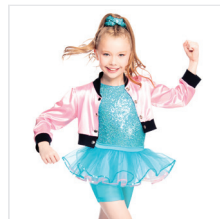

DANCE: **LARGER THAN LIFE**

CC20314 #BDAYPARTY

SIZES
XSC, SC, MC, LC, XLC, XXLC

INCLUDES
★ Sequin Scrunchie
★ Tote Bag
Color: Aqua/Light Pink