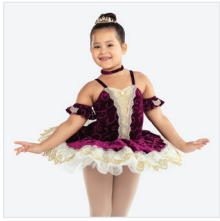

DANCE: **UNDER THE SEA CONCERT (FUR ELISE)**

RC16875 SUGAR PLUM

SIZES
XSC, SC, MC, LC, XLC, XXLC, SA, MA, LA, XLA, XXLA

1. **INCLUDES**
2. ★ Tiara on Comb
   - ★ Arm Ruffles
   - ★ Choker
   - ★ Hanger
   - ★ Garment Bag

Color: Burgundy