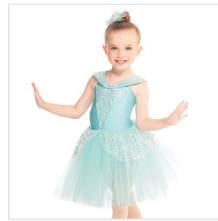

DANCE: **DREAM**

CC20306 SWEET OLD FASHIONED GIRL

SIZES
XSC, SC, MC, LC, XLC, XXLC

1. **INCLUDES**
2. ★ Headpiece with Clip
   - ★ Tote Bag

Color: Aqua