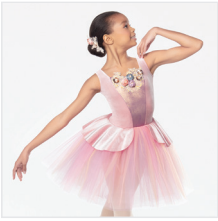

DANCE: **MOZART SONATA**

RC20952 HERE WITH YOU

SIZES
XSC, SC, MC, LC, XLC, XXLC, SA, MA, LA, XLA, XXL

1. **INCLUDES**
2. ★ Headpiece with Clip
   - ★ Hanger
   - ★ Garment Bag
3. Color: Dusty Rose