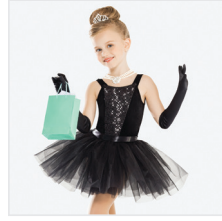

DANCE: **THE SKELETON DANCE**

RC20913 BREAKFAST AT TIFFANY'S

SIZES
XSC, SC, MC, LC, XLC, XXLC, SA, MA, LA, XLA, XXLA

1. **INCLUDES**
2. ★ Necklace
   - ★ Stretch Satin Gloves
   - ★ Mini Tiara
   - ★ Bag
   - ★ Hanger
   - ★ Garment Bag

Color: Black