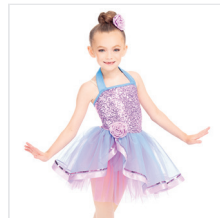

DANCE: **I'M A LITTLE TEA POT**

CC20304 TINY TOTS BALLET

SIZES
XSC, SC, MC, LC, XLC, XXLC

INCLUDES
★ Floral Headpiece
★ Bobby Pins
★ Tote Bag

Color: Lilac/Dusty Blue