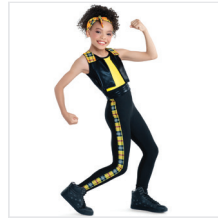

DANCE: **ROAR**

CC22337 TRY AGAIN

SIZES
XSC, SC, MC, LC, XLC, XXLC

INCLUDES

- ★ Headband
- ★ Tote Bag

Color: Black/Yellow