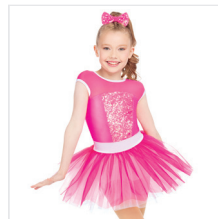

Color: Orchid

DANCE: **SURF CRAZY**

RC16983 SURFIN' USA

SIZES
XSC, SC, MC, LC, XLC, XXLC

- INCLUDES**
- ★ Headband
 - ★ Beach Ball
 - ★ Hanger
 - ★ Garment Bag

Color: Yellow

DANCE: **WEIRD SCIENCE**

CC20317 ME!