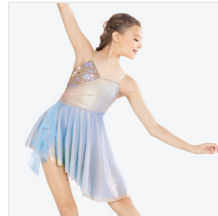

DANCE: **WHEN YOU WISH UPON A STAR**

RC22701 AMONG THE STARS

SIZES
XSC, SC, MC, LC, XLC, XXLC, SA, MA, LA, XLA, XXLA

1. **INCLUDES**
2. ★ Headpiece
   - ★ Bobby Pins
   - ★ Hanger
   - ★ Garment Bag

Color: Champagne/Light Blue