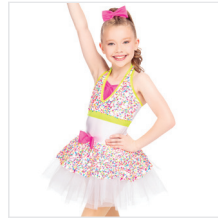

DANCE: **MAGIC CARPET RIDE**

CC20300 THE PARTY

SIZES
XSC, SC, MC, LC, XLC, XXLC

1. **INCLUDES**
2. ★ Hair Bow with Clip
   - ★ Tote Bag

Color: White/Multi