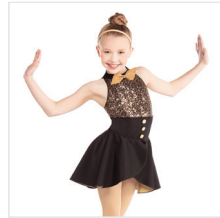

DANCE: **PART OF YOUR WORLD**

CC20304 TINY TOTS BALLET

SIZES
XSC, SC, MC, LC, XLC, XXLC

- INCLUDES**
- ★ Floral Headpiece
 - ★ Bobby Pins
 - ★ Tote Bag
- Color: Lilac/Dusty Blue

DANCE: **RAZZLE DAZZLE**

RC20507 DESTINY-JAZZ LOOK