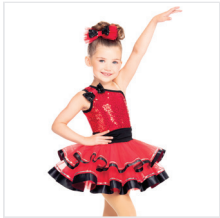

DANCE: **TROLLEY SONG**

CC20313 BROADWAY BABY

SIZES
XSC, SC, MC, LC, XLC, XXLC

- INCLUDES**
- ★ Hair Bow with Clip
 - ★ Tote Bag

Color: Red

DANCE: **WORKING DAY AND NIGHT**

CC22338 MAKE U DANCE

SIZES
XSC, SC, MC, LC, XLC, XXLC