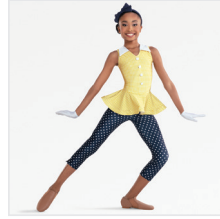

DANCE: **BRAHM'S LULLABY**

RC18593 IN BLOOM

SIZES
XSC, SC, MC, LC, XLC, XXLC, SA, MA, LA, XLA, XXLA

- INCLUDES**
- ★ Headpiece
 - ★ Bobby Pins
 - ★ Hanger
 - ★ Garment Bag

Color: Light Aqua

DANCE: **CADDYSHACK**