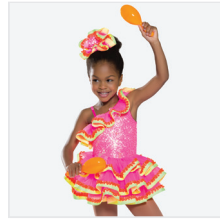

DANCE: **HOT, HOT, HOT**

RC17120 AY CARAMBA

SIZES
XSC, SC, MC, LC, XLC, XXLC

1. **INCLUDES**
2. ★ Headpiece
   - ★ Bobby Pins
   - ★ Maracas
   - ★ Hanger
   - ★ Garment Bag

Color: Hot Pink