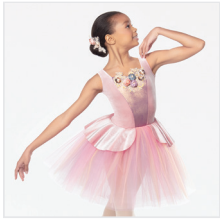

DANCE: **KISS THE GIRL**

RC20952 HERE WITH YOU

SIZES
XSC, SC, MC, LC, XLC, XXLC, SA, MA, LA, XLA, XXLA

1. **INCLUDES**
2. ★ Headpiece with Clip
   - ★ Hanger
   - ★ Garment Bag

Color: Dusty Rose