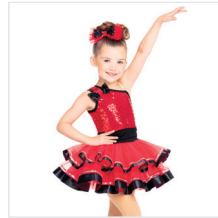

RC18574 DAYDREAMER

SIZES
XSC, SC, MC, LC, XLC, XXLC, SA, MA, LA, XLA, XXLA

- INCLUDES**
- ★ Headpiece
 - ★ Bobby Pins
 - ★ Hanger
 - ★ Garment Bag

Color: Orchid/Aqua

DANCE: **RAZZ MA TAZZ**

CC20313 BROADWAY BABY