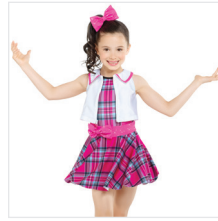

DANCE: **THRIFT SHOP**

CC22338 MAKE U DANCE

SIZES
XSC, SC, MC, LC, XLC, XXLC

1. **INCLUDES**
2. ★ Hair Bow with Clip
   - ★ Tote Bag

Color: Hot Pink/Multi