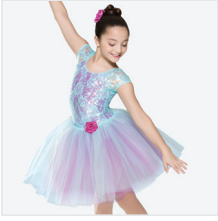

DANCE: **BLUEBIRDS**

RC18574 DAYDREAMER

SIZES
XSC, SC, MC, LC, XLC, XXLC, SA, MA, LA, XLA, XXL

1. **INCLUDES**
2. ★ Headpiece
   - ★ Bobby Pins
   - ★ Hanger
   - ★ Garment Bag
3. Color: Orchid/Aqua