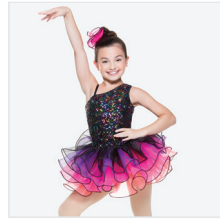

RC18539 OH MY GOSH

SIZES
XSC, SC, MC, LC, XLC, XXLC, SA, MA, LA, XLA, XXLA

1. **INCLUDES**
2. ★ Hair Pouf
   - ★ Bobby Pins
   - ★ Hanger
   - ★ Garment Bag

Color: Black/Multi

DANCE: **SOMEWHERE**