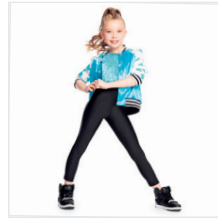

CC20314 #BDAYPARTY

SIZES
XSC, SC, MC, LC, XLC, XXLC

- INCLUDES**
- ★ Sequin Scrunchie
 - ★ Tote Bag

Color: Aqua/Light Pink

DANCE: **STARFISH**

CC20315 EVERYDAY POPSTARS

SIZES
XSC, SC, MC, LC, XLC, XXLC

- INCLUDES**
- ★ Tote Bag