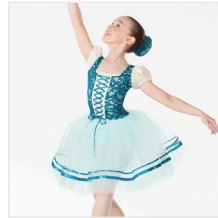

Color: Candy Pink

DANCE: **FANTASIA**

CC20306 SWEET OLD FASHIONED GIRL

SIZES
XSC, SC, MC, LC, XLC, XXLC

- INCLUDES**
- ★ Headpiece with Clip
 - ★ Tote Bag

Color: Aqua

DANCE: **HAPPY WORKING SONG**

RC20977 INTO THE WOODS