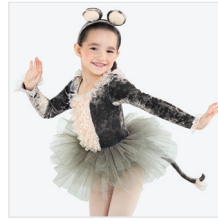

DANCE: **CLEANING UP THE TOWN**

645 THE MOUSE'S SONG

SIZES
XSC, SC, MC, LC, XLC, XXLC

1. **INCLUDES**
2. ★ Headband with Ears
   - ★ Hanger
   - ★ Garment Bag

Color: Silver