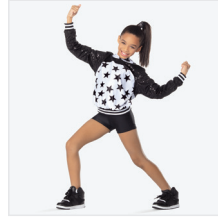

DANCE: **SALT & PEPPER**

RC20970 HALL OF FAME

SIZES
XSC, SC, MC, LC, XLC, XXLC, SA, MA, LA, XLA, XXLA

1. **INCLUDES**
2. ★ Ponytail Cuff
   - ★ Hanger
   - ★ Garment Bag

Color: Black/White