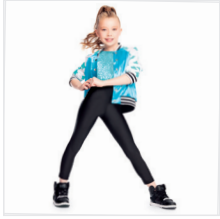

CC20315 EVERYDAY POPSTARS

SIZES
XSC, SC, MC, LC, XLC, XXLC

INCLUDES

- ★ Tote Bag

Color: Black/Peacock

DANCE: **BABY I'M A STAR**

CC20318 RUBY WHO

SIZES
XSC, SC, MC, LC, XLC, XXLC