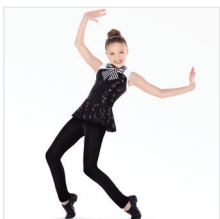

Color: Candy Pink

DANCE: **I'M A LITTLE TEA POT**

CC20304 TINY TOTS BALLET

SIZES
XSC, SC, MC, LC, XLC, XXLC

INCLUDES
★ Floral Headpiece
★ Bobby Pins
★ Tote Bag

Color: Lilac/Dusty Blue

DANCE: **MACK THE KNIFE (JAZZ)**