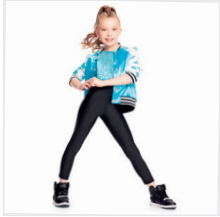

DANCE: **TREASURES**

CC20315 EVERYDAY POPSTARS

SIZES
XSC, SC, MC, LC, XLC, XXLC

1. **INCLUDES**
2. ★ Tote Bag

Color: Black/Peacock