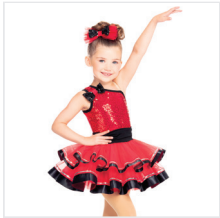

Color: Black/White

DANCE: **MAGIC CARPET RIDE**

CC20300 THE PARTY

SIZES
XSC, SC, MC, LC, XLC, XXLC

- INCLUDES**
- ★ Hair Bow with Clip
 - ★ Tote Bag

Color: White/Multi

DANCE: **PUTTIN ON THE RITZ**

CC20313 BROADWAY BABY