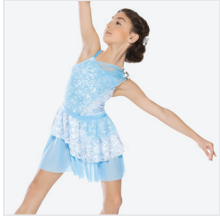

Color: Black/Peacock

DANCE: **SOMETHING THERE**

RC19694 A WINTER WALK

SIZES
XSC, SC, MC, LC, XLC, XXLC, SA, MA, LA, XLA, XXLA

INCLUDES
★ Hair Ribbon
★ Hand Muff
★ Hanger
★ Garment Bag

Color: Light Blue

DANCE: **SOMEWHERE OUT THERE**