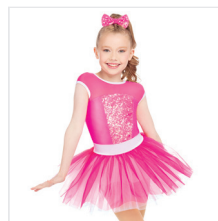

DANCE: **I WILL ALWAYS LOVE YOU**

CC20310 I LOVED HER FIRST

SIZES
XSC, SC, MC, LC, XLC, XXLC

- INCLUDES**
- ★ Hair Bow with Clip
 - ★ Tote Bag

Color: White

DANCE: **MUSIC IN ME**

CC20317 ME!

SIZES
XSC, SC, MC, LC, XLC, XXLC