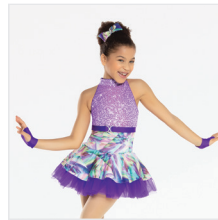

DANCE: **YOU SHOULD BE DANCING**

RC20936 DANCING ON GLASS

SIZES
XSC, SC, MC, LC, XLC, XXLC

1. **INCLUDES**
2. ★ Hair Bow
   - ★ Bobby Pins
   - ★ Gloves
   - ★ Hanger
   - ★ Garment Bag

Color: Purple