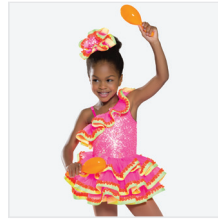

RC20908 IN THE JUNGLE

SIZES
XSC, SC, MC, LC, XLC, XXLC

- INCLUDES**
- ★ Ears with Clips
 - ★ Sleeves
 - ★ Banana Prop
 - ★ Hanger
 - ★ Garment Bag

Color: Brown

DANCE: **HOT, HOT, HOT**

RC17120 AY CARAMBA

SIZES
XSC, SC, MC, LC, XLC, XXLC