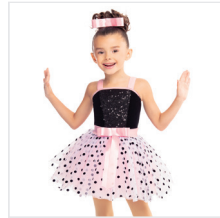

DANCE: **PLEASE MR. POSTMAN**

CC20303 TOTS BOP

SIZES
XSC, SC, MC, LC, XLC, XXLC

1. **INCLUDES**
2. ★ Hair Bow with Clip
   - ★ Tote Bag

Color: Black/Light Pink