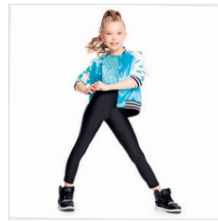

CC20315 EVERYDAY POPSTARS

SIZES
XSC, SC, MC, LC, XLC, XXLC

- INCLUDES**
- ★ Tote Bag
- Color: Black/Peacock

DANCE: **MY HEART WILL GO ON**

RC19690 RIVER WALTZ

SIZES
XSC, SC, MC, LC, XLC, XXLC, SA, MA, LA, XLA, XXLA