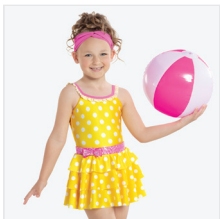

DANCE: **SURF CRAZY**

RC16983 SURFIN' USA

SIZES
XSC, SC, MC, LC, XLC, XXLC

1. **INCLUDES**
2. ★ Headband
   - ★ Beach Ball
   - ★ Hanger
   - ★ Garment Bag

Color: Yellow