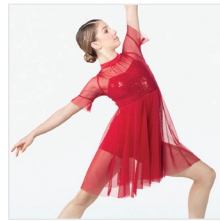

DANCE: **THE ROSE**

RC21600 EVERYTHING I WANTED

SIZES
XSC, SC, MC, LC, XLC, XXLC, SA, MA, LA, XLA, XXLA

INCLUDES
★ Two Jeweled Hair Pins
★ Hanger
★ Garment Bag

Color: Red