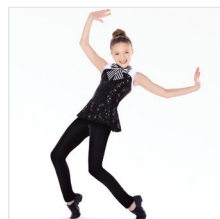

DANCE: **MACK THE KNIFE (TAP)**

RC20937 MOVIN' ON UP

SIZES
XSC, SC, MC, LC, XLC, XXLC, SA, MA, LA, XLA, XXLA

INCLUDES
★ Rhinestone Headband
★ Hanger
★ Garment Bag

Color: Black