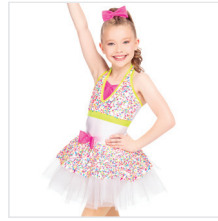

CC20306 SWEET OLD FASHIONED GIRL

SIZES
XSC, SC, MC, LC, XLC, XXLC

- INCLUDES**
- ★ Headpiece with Clip
 - ★ Tote Bag

Color: Aqua

DANCE: **MAGIC CARPET RIDE**

CC20300 THE PARTY

SIZES
XSC, SC, MC, LC, XLC, XXLC