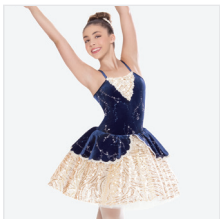

DANCE: **SNOW WHITE PART 1 AND 2**

RC19690 RIVER WALTZ

SIZES
XSC, SC, MC, LC, XLC, XXLC, SA, MA, LA, XLA, XXLA

1. **INCLUDES**
2. ★ Headpiece
   - ★ Bobby Pins
   - ★ Hanger
   - ★ Garment Bag

Color: Navy Blue