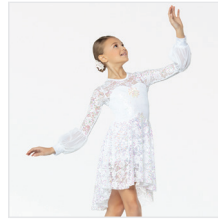

DANCE: **CAN'T HELP FALLING IN LOVE**

RC21556 BREATHE IN

SIZES
XSC, SC, MC, LC, XLC, XXLC, SA, MA, LA, XLA, XXLA

1. **INCLUDES**
2. ★ Sequin Headpiece
   - ★ Bobby Pins
   - ★ Hanger
   - ★ Garment Bag

Color: White