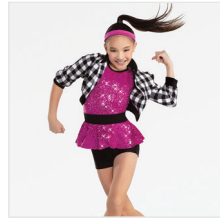

DANCE: **IN DA MOOD**

RC21613 BRING THE ENERGY

SIZES
XSC, SC, MC, LC, XLC, XXLC, SA, MA, LA, XLA, XXLA

INCLUDES
★ Headband
★ Hanger
★ Garment Bag
Color: Black/Fuchsia