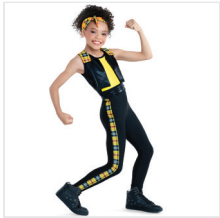

CC22337 TRY AGAIN

SIZES
XSC, SC, MC, LC, XLC, XXLC

- INCLUDES**
- ★ Headband
 - ★ Tote Bag

Color: Black/Yellow

DANCE: **SCHOOL DAYS**

RC20903 SCHOOL HOUSE ROCK

SIZES
XSC, SC, MC, LC, XLC, XXLC, SA, MA, LA, XLA, XXLA