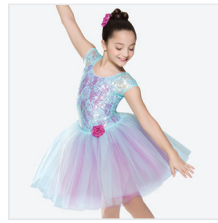

DANCE: **A MILLION DREAMS**

RC18574 DAYDREAMER

SIZES
XSC, SC, MC, LC, XLC, XXLC, SA, MA, LA, XLA, XXLA

1. **INCLUDES**
2. ★ Headpiece
   - ★ Bobby Pins
   - ★ Hanger
   - ★ Garment Bag

Color: Orchid/Aqua