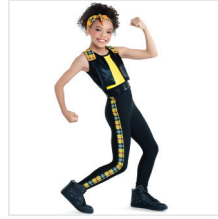

DANCE: **ROTTEN TO THE CORE**

CC22337 TRY AGAIN

SIZES
XSC, SC, MC, LC, XLC, XXLC

1. **INCLUDES**
2. ★ Headband
   - ★ Tote Bag

Color: Black/Yellow