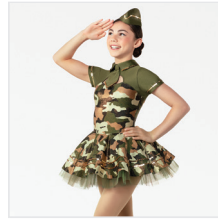

DANCE: **STUFF LIKE THAT THERE**

RC22757 SALUTE

SIZES
XSC, SC, MC, LC, XLC, XXLC, SA, MA, LA, XLA, XXLA

1. **INCLUDES**
2. ★ Envelope Cap
   - ★ Bobby Pins
   - ★ Hanger
   - ★ Garment Bag

Color: Forest Green