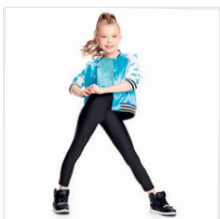

DANCE: **STARFISH**

CC20315 EVERYDAY POPSTARS

SIZES
XSC, SC, MC, LC, XLC, XXLC

1. **INCLUDES**
2. ★ Tote Bag
3. Color: Black/Peacock