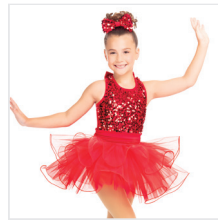

DANCE: **HOORAY FOR HOLLYWOOD**

CC20318 RUBY WHO

SIZES
XSC, SC, MC, LC, XLC, XXLC

1. **INCLUDES**
2. ★ Hair Bow with Clip
   - ★ Tote Bag

Color: Red