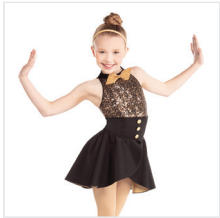

DANCE: **IN THE MOOD**

RC20507 DESTINY—JAZZ LOOK

SIZES
XSC, SC, MC, LC, XLC, XXLC, SA, MA, LA, XLA, XXLA

INCLUDES
★ Headband
★ Bow Tie Pin
Color: Black/Gold