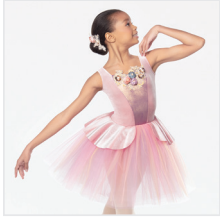

Color: Black

DANCE: **ONCE UPON A DREAM**

CC20306 SWEET OLD FASHIONED GIRL

SIZES
XSC, SC, MC, LC, XLC, XXLC

- INCLUDES**
- ★ Headpiece with Clip
 - ★ Tote Bag

Color: Aqua

DANCE: **PRINCESS WALTZ**

RC20952 HERE WITH YOU