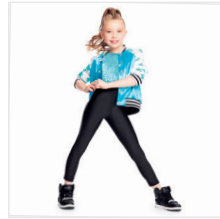

CC20315 EVERYDAY POPSTARS

SIZES
XSC, SC, MC, LC, XLC, XXLC

- INCLUDES**
- ★ Tote Bag

Color: Black/Peacock

DANCE: **SEA CRUISE**

CC20318 RUBY WHO

SIZES
XSC, SC, MC, LC, XLC, XXLC

- INCLUDES**
- ★ Hair Bow with Clip
 - ★ Tote Bag