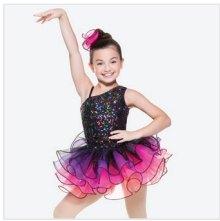

DANCE: **LIVIN LA VIDA LOCA**

RC18539 OH MY GOSH

SIZES
XSC, SC, MC, LC, XLC, XXLC, SA, MA, LA, XLA, XXLA

1. **INCLUDES**
2. ★ Hair Pouf
   - ★ Bobby Pins
   - ★ Hanger
   - ★ Garment Bag

Color: Black/Multi