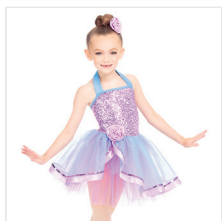

SIZES
XSC, SC, MC, LC, XLC, XXLC

- INCLUDES**
- ★ Floral Headpiece with Clip
 - ★ Tote Bag

Color: Pink

DANCE: **PART OF YOUR WORLD**

CC20304 TINY TOTS BALLET

SIZES
XSC, SC, MC, LC, XLC, XXLC

- INCLUDES**
- ★ Floral Headpiece
 - ★ Bobby Pins
 - ★ Tote Bag