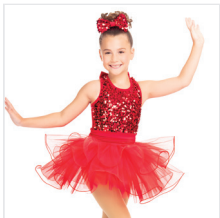

DANCE: **FIREWORK**

CC20318 RUBY WHO

SIZES
XSC, SC, MC, LC, XLC, XXLC

1. **INCLUDES**
2. ★ Hair Bow with Clip
   - ★ Tote Bag

Color: Red