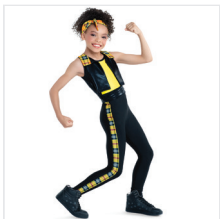

Color: White

DANCE: **BOOGIE SHOES**

RC20936 DANCING ON GLASS

SIZES
XSC, SC, MC, LC, XLC, XXLC

INCLUDES

- ★ Hair Bow
- ★ Bobby Pins
- ★ Gloves
- ★ Hanger
- ★ Garment Bag

Color: Purple

DANCE: **70'S FUNK HIP-HOP**