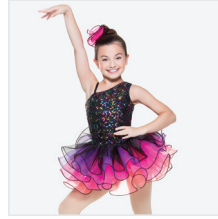

CC20318 RUBY WHO

SIZES
XSC, SC, MC, LC, XLC, XXLC

INCLUDES

- ★ Hair Bow with Clip
- ★ Tote Bag

Color: Red

DANCE: **HUNGRY LIKE THE WOLF**

RC18539 OH MY GOSH

SIZES
XSC, SC, MC, LC, XLC, XXLC, SA, MA, LA, XLA, XXLA