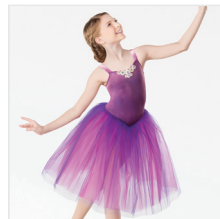

DANCE: **JELLY FISH**

RC20976 REVERENCE

SIZES
XSC, SC, MC, LC, XLC, XXLC, SA, MA, LA, XLA, XXLA

1. **INCLUDES**
2. ★ Headpiece
   - ★ Bobby Pins
   - ★ Hanger
   - ★ Garment Bag

Color: Orchid