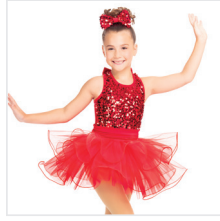

DANCE: **ZERO TO HERO**

CC20318 RUBY WHO

SIZES
XSC, SC, MC, LC, XLC, XXLC

1. **INCLUDES**
2. ★ Hair Bow with Clip
   - ★ Tote Bag

Color: Red