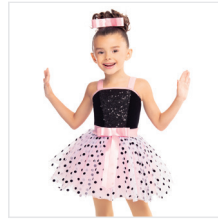

- INCLUDES**
- ★ Headpiece with Clip
 - ★ Hanger
 - ★ Garment Bag
- Color: Dusty Rose

DANCE: **PLEASE MR. POSTMAN**

CC20303 TOTS BOP

SIZES
XSC, SC, MC, LC, XLC, XXLC

- INCLUDES**
- ★ Hair Bow with Clip
 - ★ Tote Bag
- Color: Black/Light Pink