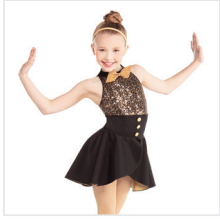

DANCE: **KING OF NEW YORK**

RC20507 DESTINY-JAZZ LOOK

SIZES
XSC, SC, MC, LC, XLC, XXLC, SA, MA, LA, XLA, XXLA

1. **INCLUDES**
2. ★ Headband
   - ★ Bow Tie Pin

Color: Black/Gold