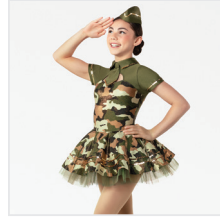

DANCE: **BOOGIE WOOGIE BUGLE BOY**

RC22757 SALUTE

SIZES
XSC, SC, MC, LC, XLC, XXLC, SA, MA, LA, XLA, XXLA

INCLUDES
★ Envelope Cap
★ Bobby Pins
★ Hanger
★ Garment Bag
Color: Forest Green